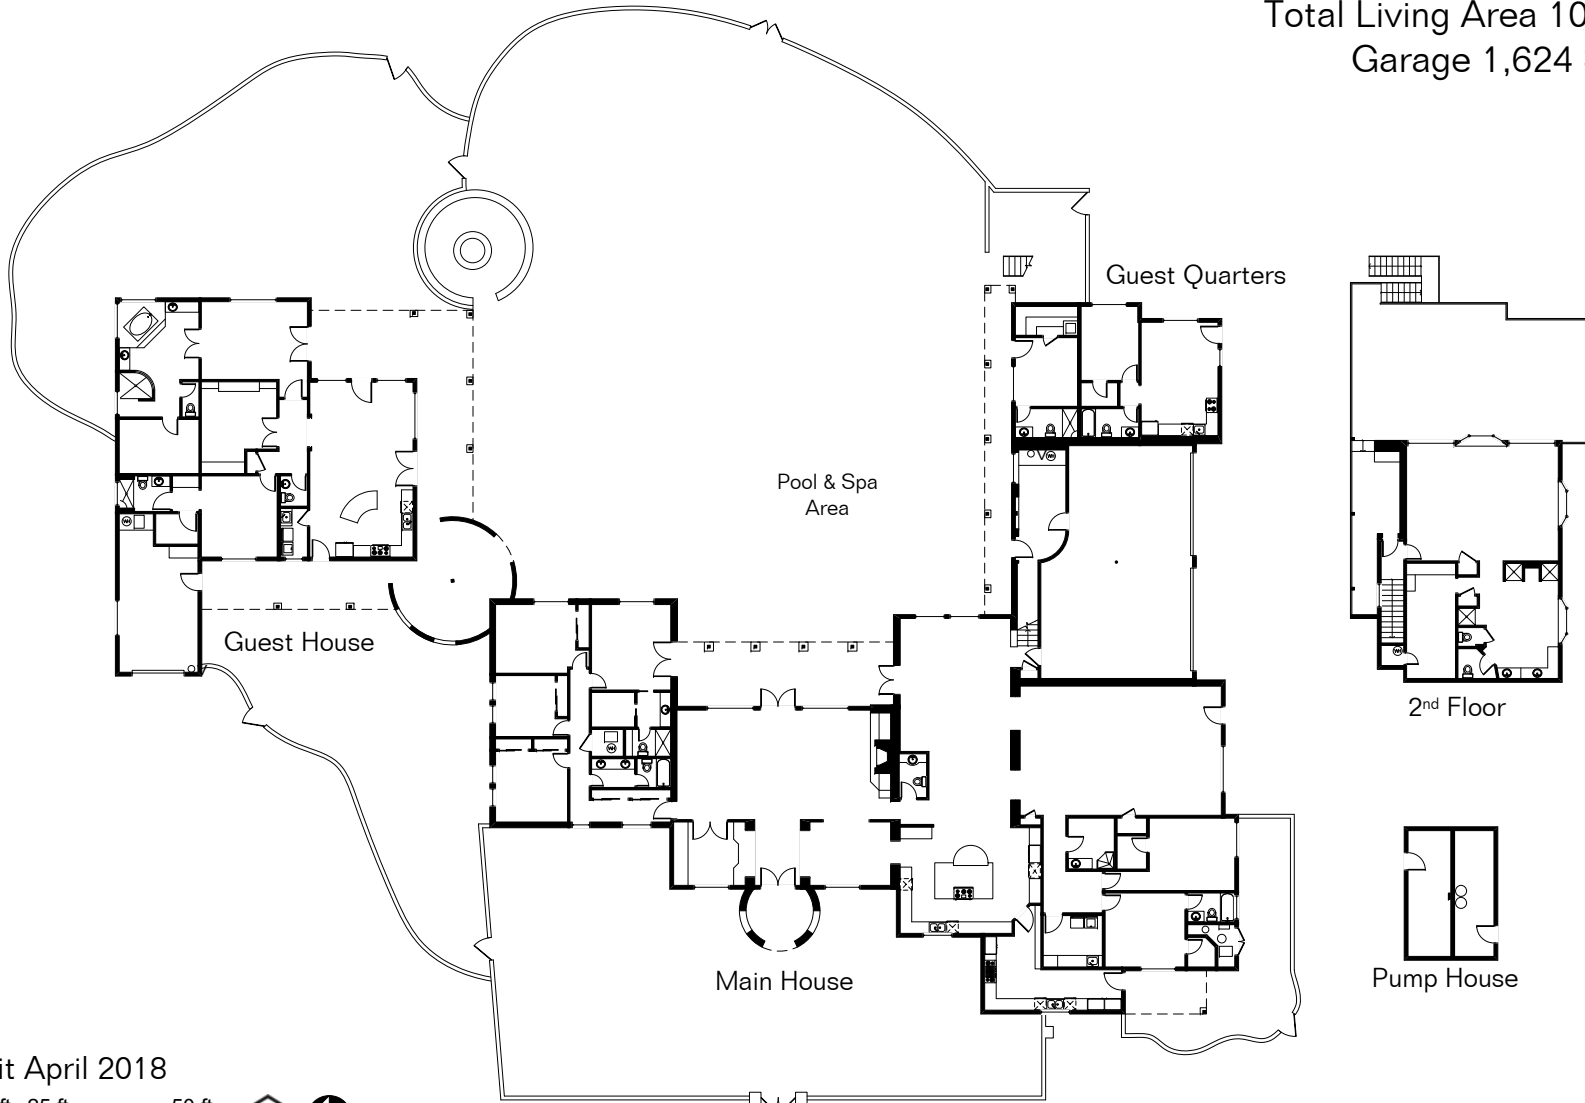

The square footages and room size information are deemed to be reliable but are not guaranteed and should be independently verified.

9410 N Calle Loma Linda

Main House 7,080 Sq Ft
Guest House 2,060 Sq Ft
Guest Quarters 874 Sq Ft

Total Living Area 10,014 Sq Ft
Garage 1,624 Sq Ft

Site Visit April 2018

0 ft. 15 ft. 25 ft. 50 ft.

Copyright 2018 Floor Plans First! LLC
All Rights Reserved.

www.FloorPlansFirst.com

Toll Free (877) 887-1500
Voice (520) 881-1500
Fax (520) 791-7701

Floor Plans First!
See the Floor Plan First